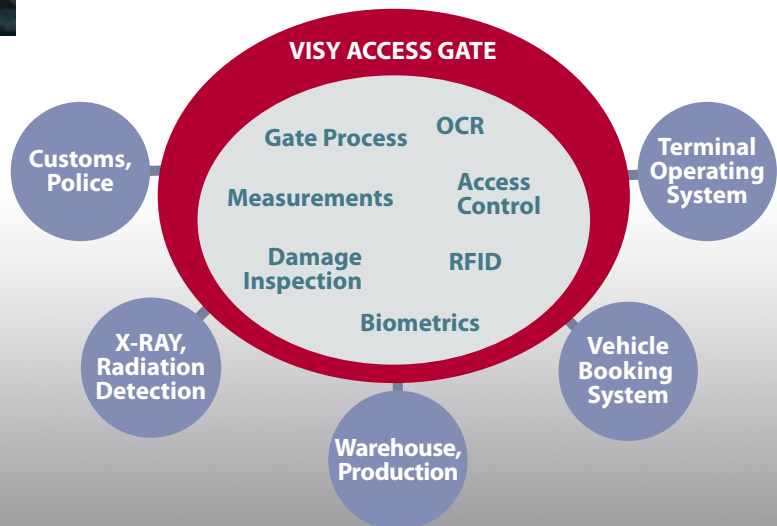

VISY

Complete Access and Area Control

Port Access Control System Gate Operating System

Improving Efficiency and Meeting Targets

Visy Access Gate manages access and area control for everything that goes in or out of a port or terminal via road, rail, or crane.

Our flexible and comprehensive approach to process management is designed to deliver ROI:

- Reduce operating expenses
- Optimize safety and security
- Increase throughput capacity

By being capable of managing the most complex port and terminal access control situations, Visy Access Gate offers gains in performance as well as compliance with regulations such as ISPS. The result is a more efficient and safer business environment.

Staying Ahead

We at Visy strongly invest in research and development to better understand our customers' needs and to deliver the right system.

Significant solutions include:

- **Crane OCR** for STS, RTG, ASC and SC
- **Mobile OCR** for x-ray and radiation detection units
- **Pedestals and driver kiosks**
- **RFID** applications
- **Multi-Gate** access and area control for ports with several terminals
- Line scan imaging for **damage inspection**

Sensible Solutions, Long Term Approach

- Visy systems are forward-thinking, flexible, and scalable; capable of managing the most complex gate and access-control processes.
- All system software is made in house by Visy engineers and can be upgraded to meet your specific project requirements.
- All system hardware is commercial off-the-shelf and nonproprietary for minimal service and maintenance.