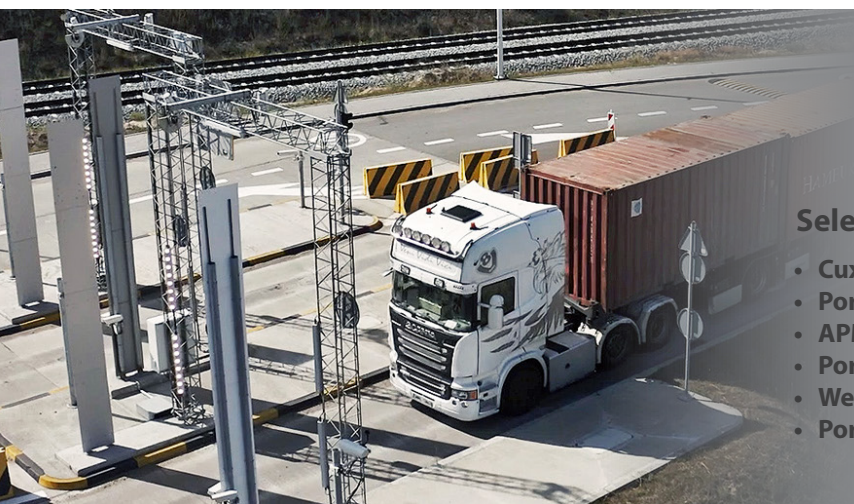

Solution consists of line scan cameras and laser scanners to collect images for DNN processing and 3D profiling.

Collecting, organizing and sharing data is the foundation of the Visy IRIS OCR Portal with Cargo Measurement. The cameras take image of all sides of the target asset to provide information such as container ID's and license plate numbers. Laser scanners scan the target asset from all sides to provides the size, length, position and volume data.

Technologies

Deep neural-network based Visy IRIS recognition and AI engines

- Site specific learning and recognition
- Trained by showing examples

Utilizes

- Both line scan and standard IP-cameras
- Laser scanners
- Weigh-in-motion scales
- Visible and IR illumination

Our solutions are utilized and trusted by global brands.

Selected references

- Cuxport, Germany
- Port of Helsinki, Finland
- APMT Gothenburg, Sweden
- Port TangerMED, Morocco
- Westport Stavanger, Norway
- Port of Cork, Ireland
- London Container Terminal, UK
- UPM Wroclaw, Poland
- DPW Constanta, Romania
- OMV Petrom, Romania
- Eurotransit, Kazakhstan

www.visy.fi
sales@visy

ABOUT VISY

Visy is a technology company with over 25 years of experience in commercial application of vision technology. Visy is a market leader in AI-based gate automation and OCR solutions.