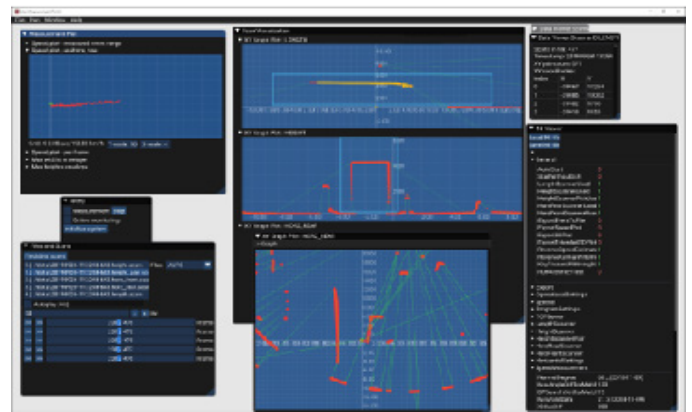

VISY

VISY IRIS OCR PORTAL WITH CARGO MEASUREMENT

A multifaceted data-collection solution

Visy IRIS OCR Portal with Cargo Measurement captures mission-critical data from vehicles and cargo. The AI-based OCR software recognizes license plates, container ID's, ISO codes, IMO labels, and other visible information, while laser scanners measure the vehicle and cargo dimensions and volume. All data-collection processes take place simultaneously while a vehicle drives through the portal, therefore traffic continues to flow.

- ✓ Exceptional real-life accuracy - **97-99.9%** correct recognition rates
- ✓ Works in harsh weather - Installations from **-40°C** to **+50°C**
- ✓ Small footprint with exceptional performance - operates bi-directionally
- ✓ Available as prefabricated solution, including:
 - Aluminum portal
 - Electrical cabinet
 - Cabling
 - All system software and hardware
 - Building instructions
 - Installation guide
- ✓ Applications for:
 - Container and RORO terminals
 - Rail and Intermodal terminals
 - Logistics and distribution centers
 - Manufacturing plants
 - Law enforcement and Customs Authority operations
- ✓ Integrated to Visy Access Gate Operating System or 3rd party systems

Expand | your vision

Solution consists of line scan cameras and laser scanners to collect images for DNN processing and 3D profiling.

Collecting, organizing and sharing data is the foundation of the Visy IRIS OCR Portal with Cargo Measurement. The cameras take image of all sides of the target asset to provide information such as container ID's and license plate numbers. Laser scanners scan the target asset from all sides to provides the size, length, position and volume data.

Technologies

Deep neural-network based Visy IRIS recognition and AI engines

- Site specific learning and recognition
- Trained by showing examples

Utilizes

- Both line scan and standard IP-cameras
- Laser scanners
- Weigh-in-motion scales
- Visible and IR illumination